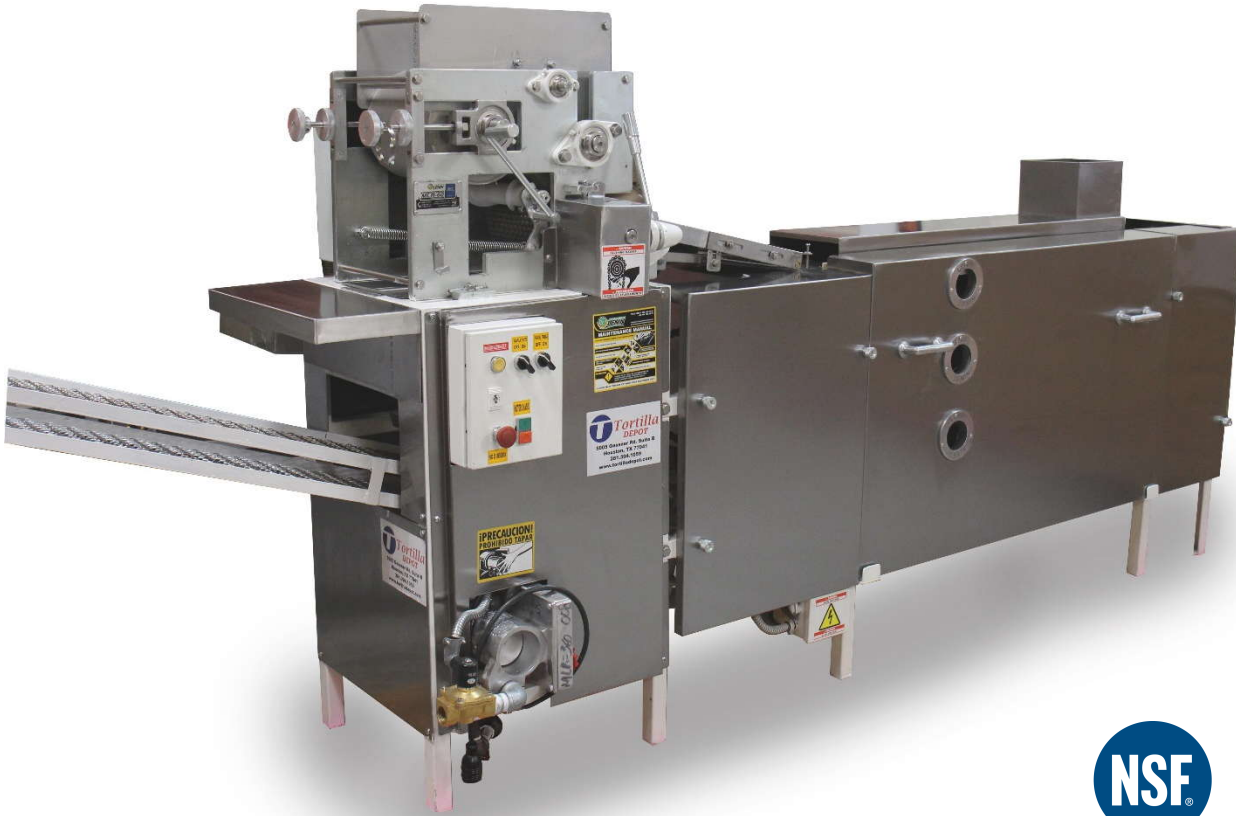

TD2000 NSF

Model: MQ752

Specifications

Produces up to 2,100 tortillas per hour.**

Electric: 220V 11.8 Amps, 60 Hz
Single Phase
BTU: 175,000
Cubic Ft: 175

Width: 24"
Height: 60"
Length: 115"
Weight : 1,063 Pounds