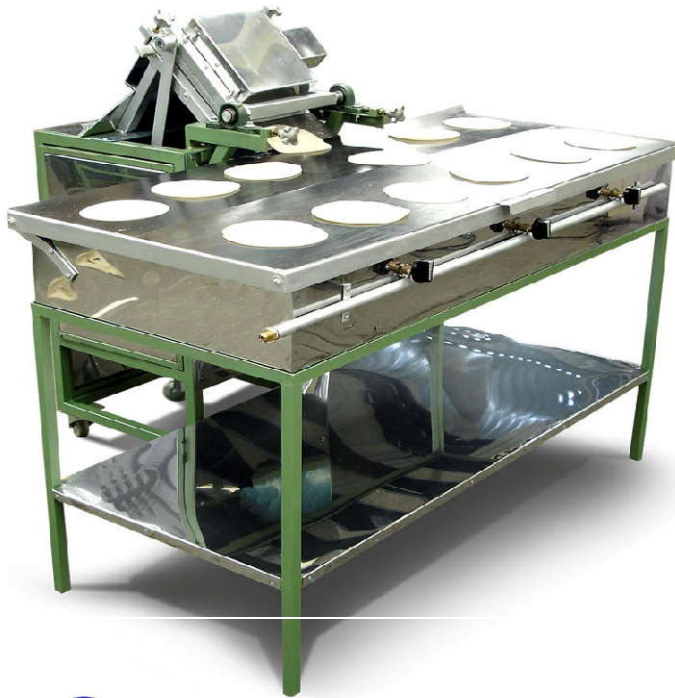

ECO LENIN

Model: MQ100-1

Produces up to 1,350 tortillas per hour.

Electric: 220V 7.5 Amps, 60 Hz

Single Phase

BTU: N/A

Cubic Ft: N/A

Width: 22"

Height: 60"

Length: 25"

Weight : 264 Pounds