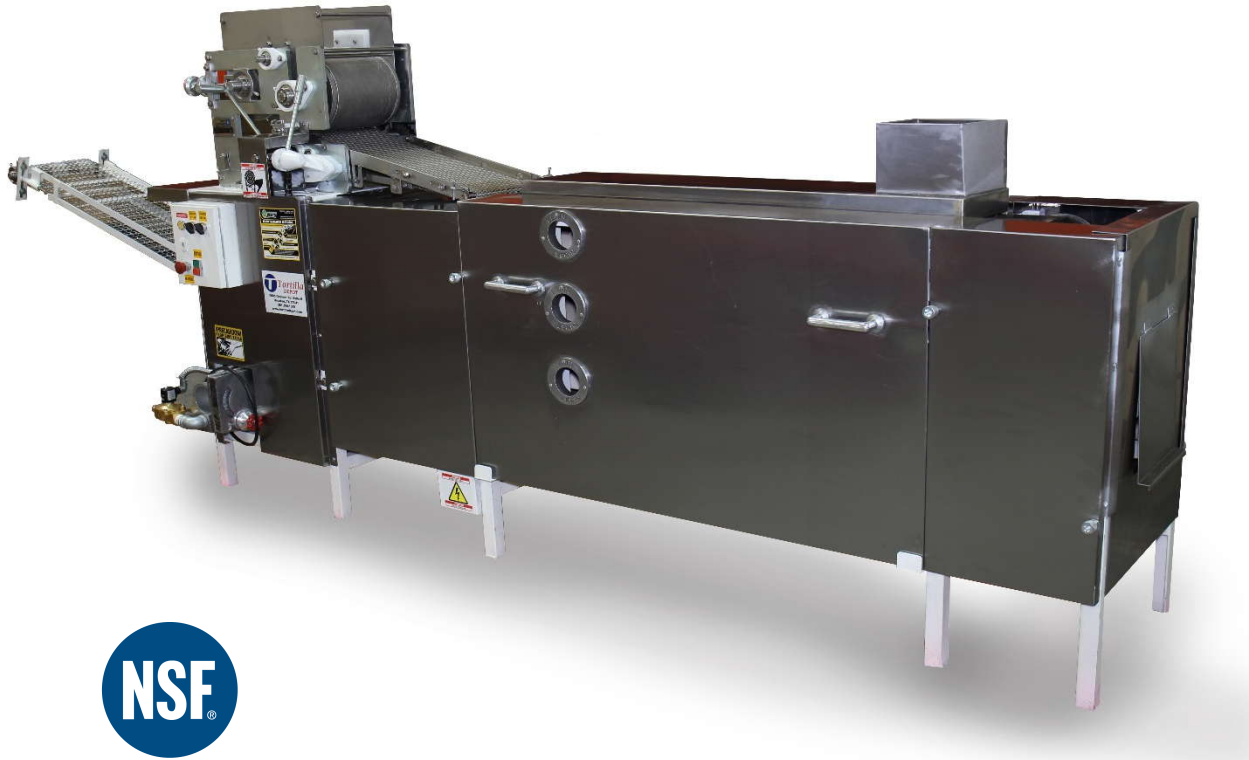

TD3000 NSF

Model: MQ754

Specifications

Produces up to 3,100 tortillas per hour.**

Electric: 220V 11.8 Amps, 60 Hz

Single Phase

BTU: 300,000

Cubic Ft: 300

Width: 24"

Height: 60"

Length: 148"

Weight : 1,419 Pounds